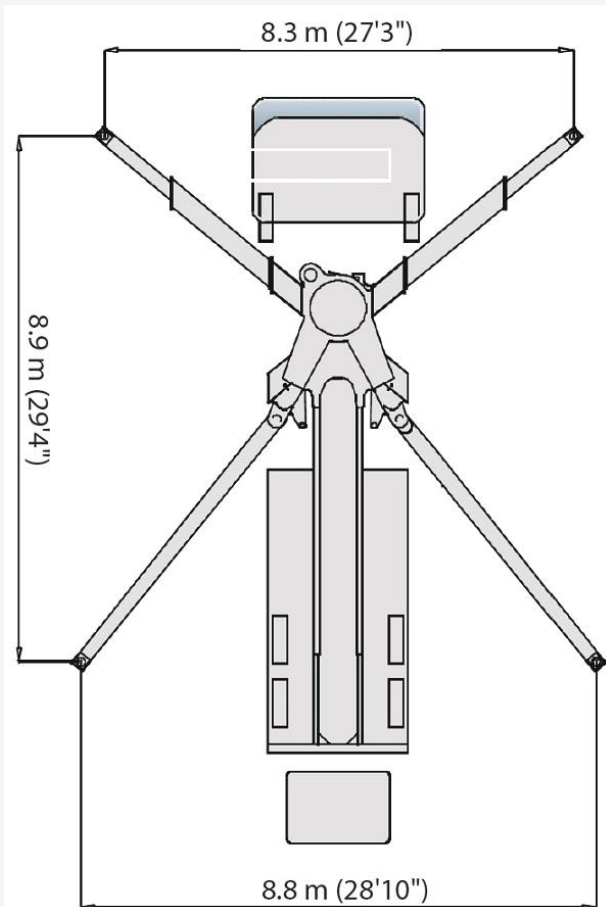

CHASSIS

MAKE/MODEL	FRONT AXLE	REAR AXLE	OVERALL LENGTH	TOTAL WEIGHT
LARGE CONVENTIONAL	19,400 lbs	57,800 lbs	43'6" | 13.25m	77,200 lbs
CAB OVER	37,200 lbs	39,700 lbs	40' | 12.2m	76,900 lbs

DIAGRAMS

OUTRIGGER EXTENSION